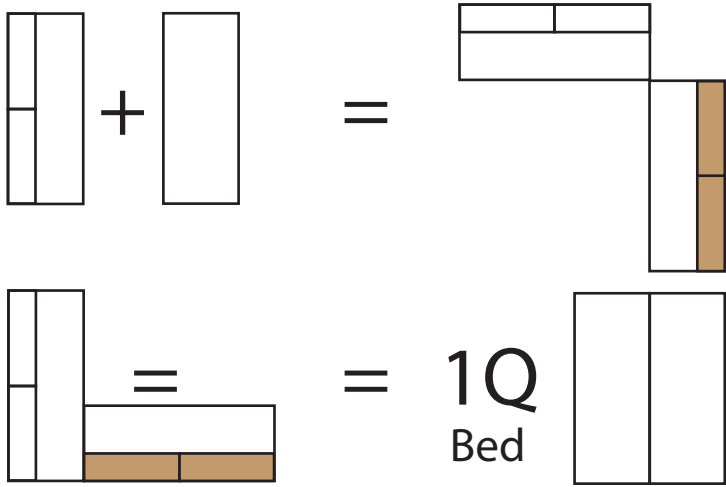

Other Layout Options:

Gemini Analyst Chaise Package: 2375.

- ✓ Solid Cherry Frame with turned cherry legs.
- ✓ 6" HR cushion with In-Stock fabrics.
- ✓ Analyst Wedge Pillow & Foot Protector in matching
- ✓ In-Stock fabric.

© Bedworks 2/2019

15 Western Avenue
Central Square, Cambridge MA
617.547.6000 Tues-Sat 11-6
www.bedworks.net